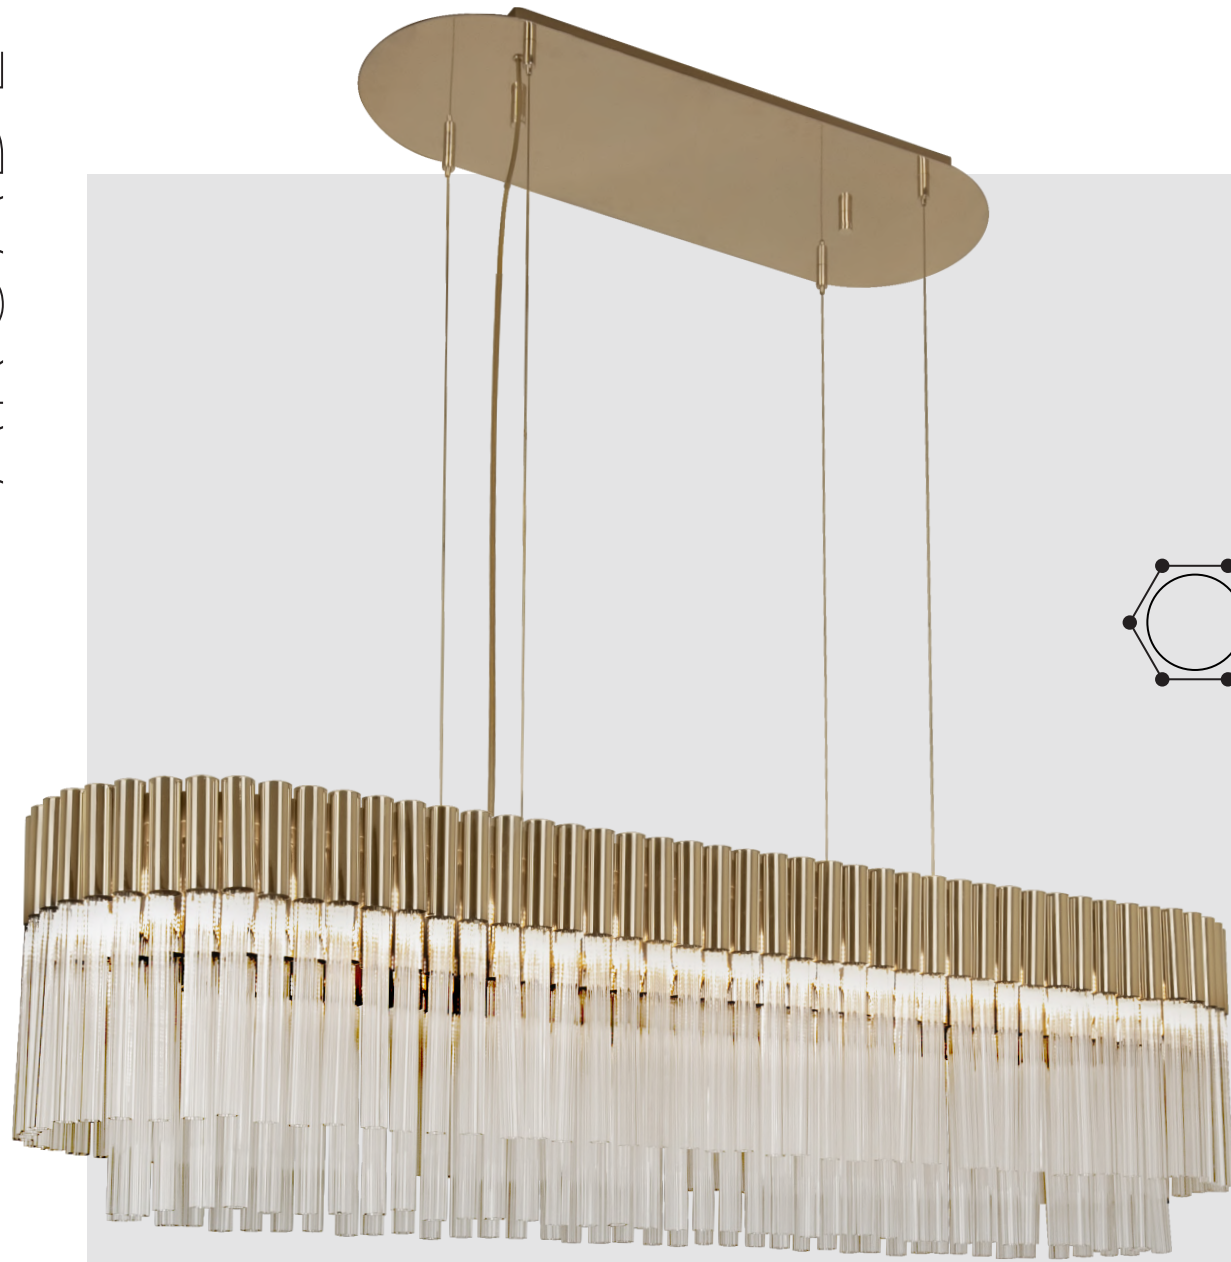

PROJECT BY: CLÉ DE MAISON, LITHUANIA

"Noble brass and mesmerizing glass."

INTERIORES, SPAIN

SNOOKER 9880.150X40

DIMENSIONS: H.40CM - W.150CM - D.40CM WEIGHT: NET 48KG
BULBS: 28X G9 (MAX 28W) MATERIAL: BRASS & GLASS

The Arcade Collection

The Arcade Collection masterfully combines noble brass and mesmerizing glass. It creates an aerial atmosphere full of bright and playful amber rays of light. These opulent designs bring sensuality and a state of tender contemplative attitude and openness. A soft light that transmits delicacy and purity to every space. It is an intriguing lighting solution for the most demanding tastes as it places a particular emphasis on the décor.

PENDANT 9883.15

DIMENSIONS: H.40CM - Ø.16CM WEIGHT: NET 10KG
BULBS: 3X G9 (MAX 28W) MATERIAL: BRASS & GLASS

SUSPENSION 9880.100

DIMENSIONS: H.40CM - Ø.100CM WEIGHT: NET 50KG
BULBS: 36X G9 (MAX 28W) MATERIAL: BRASS & GLASS

WALL LIGHT 9881.40

DIMENSIONS: H.51CM - W.40CM - D.20CM WEIGHT: NET 9KG
BULBS: 5X G9 (MAX 28W) MATERIAL: BRASS & GLASS

FEATURED IN
INTERIORES,
SPAIN

FLOOR LAMP 9882.20

DIMENSIONS: H.165CM - Ø.40CM WEIGHT: NET 35KG
BULBS: 12X G9 (MAX 28W) MATERIAL: BRASS & GLASS